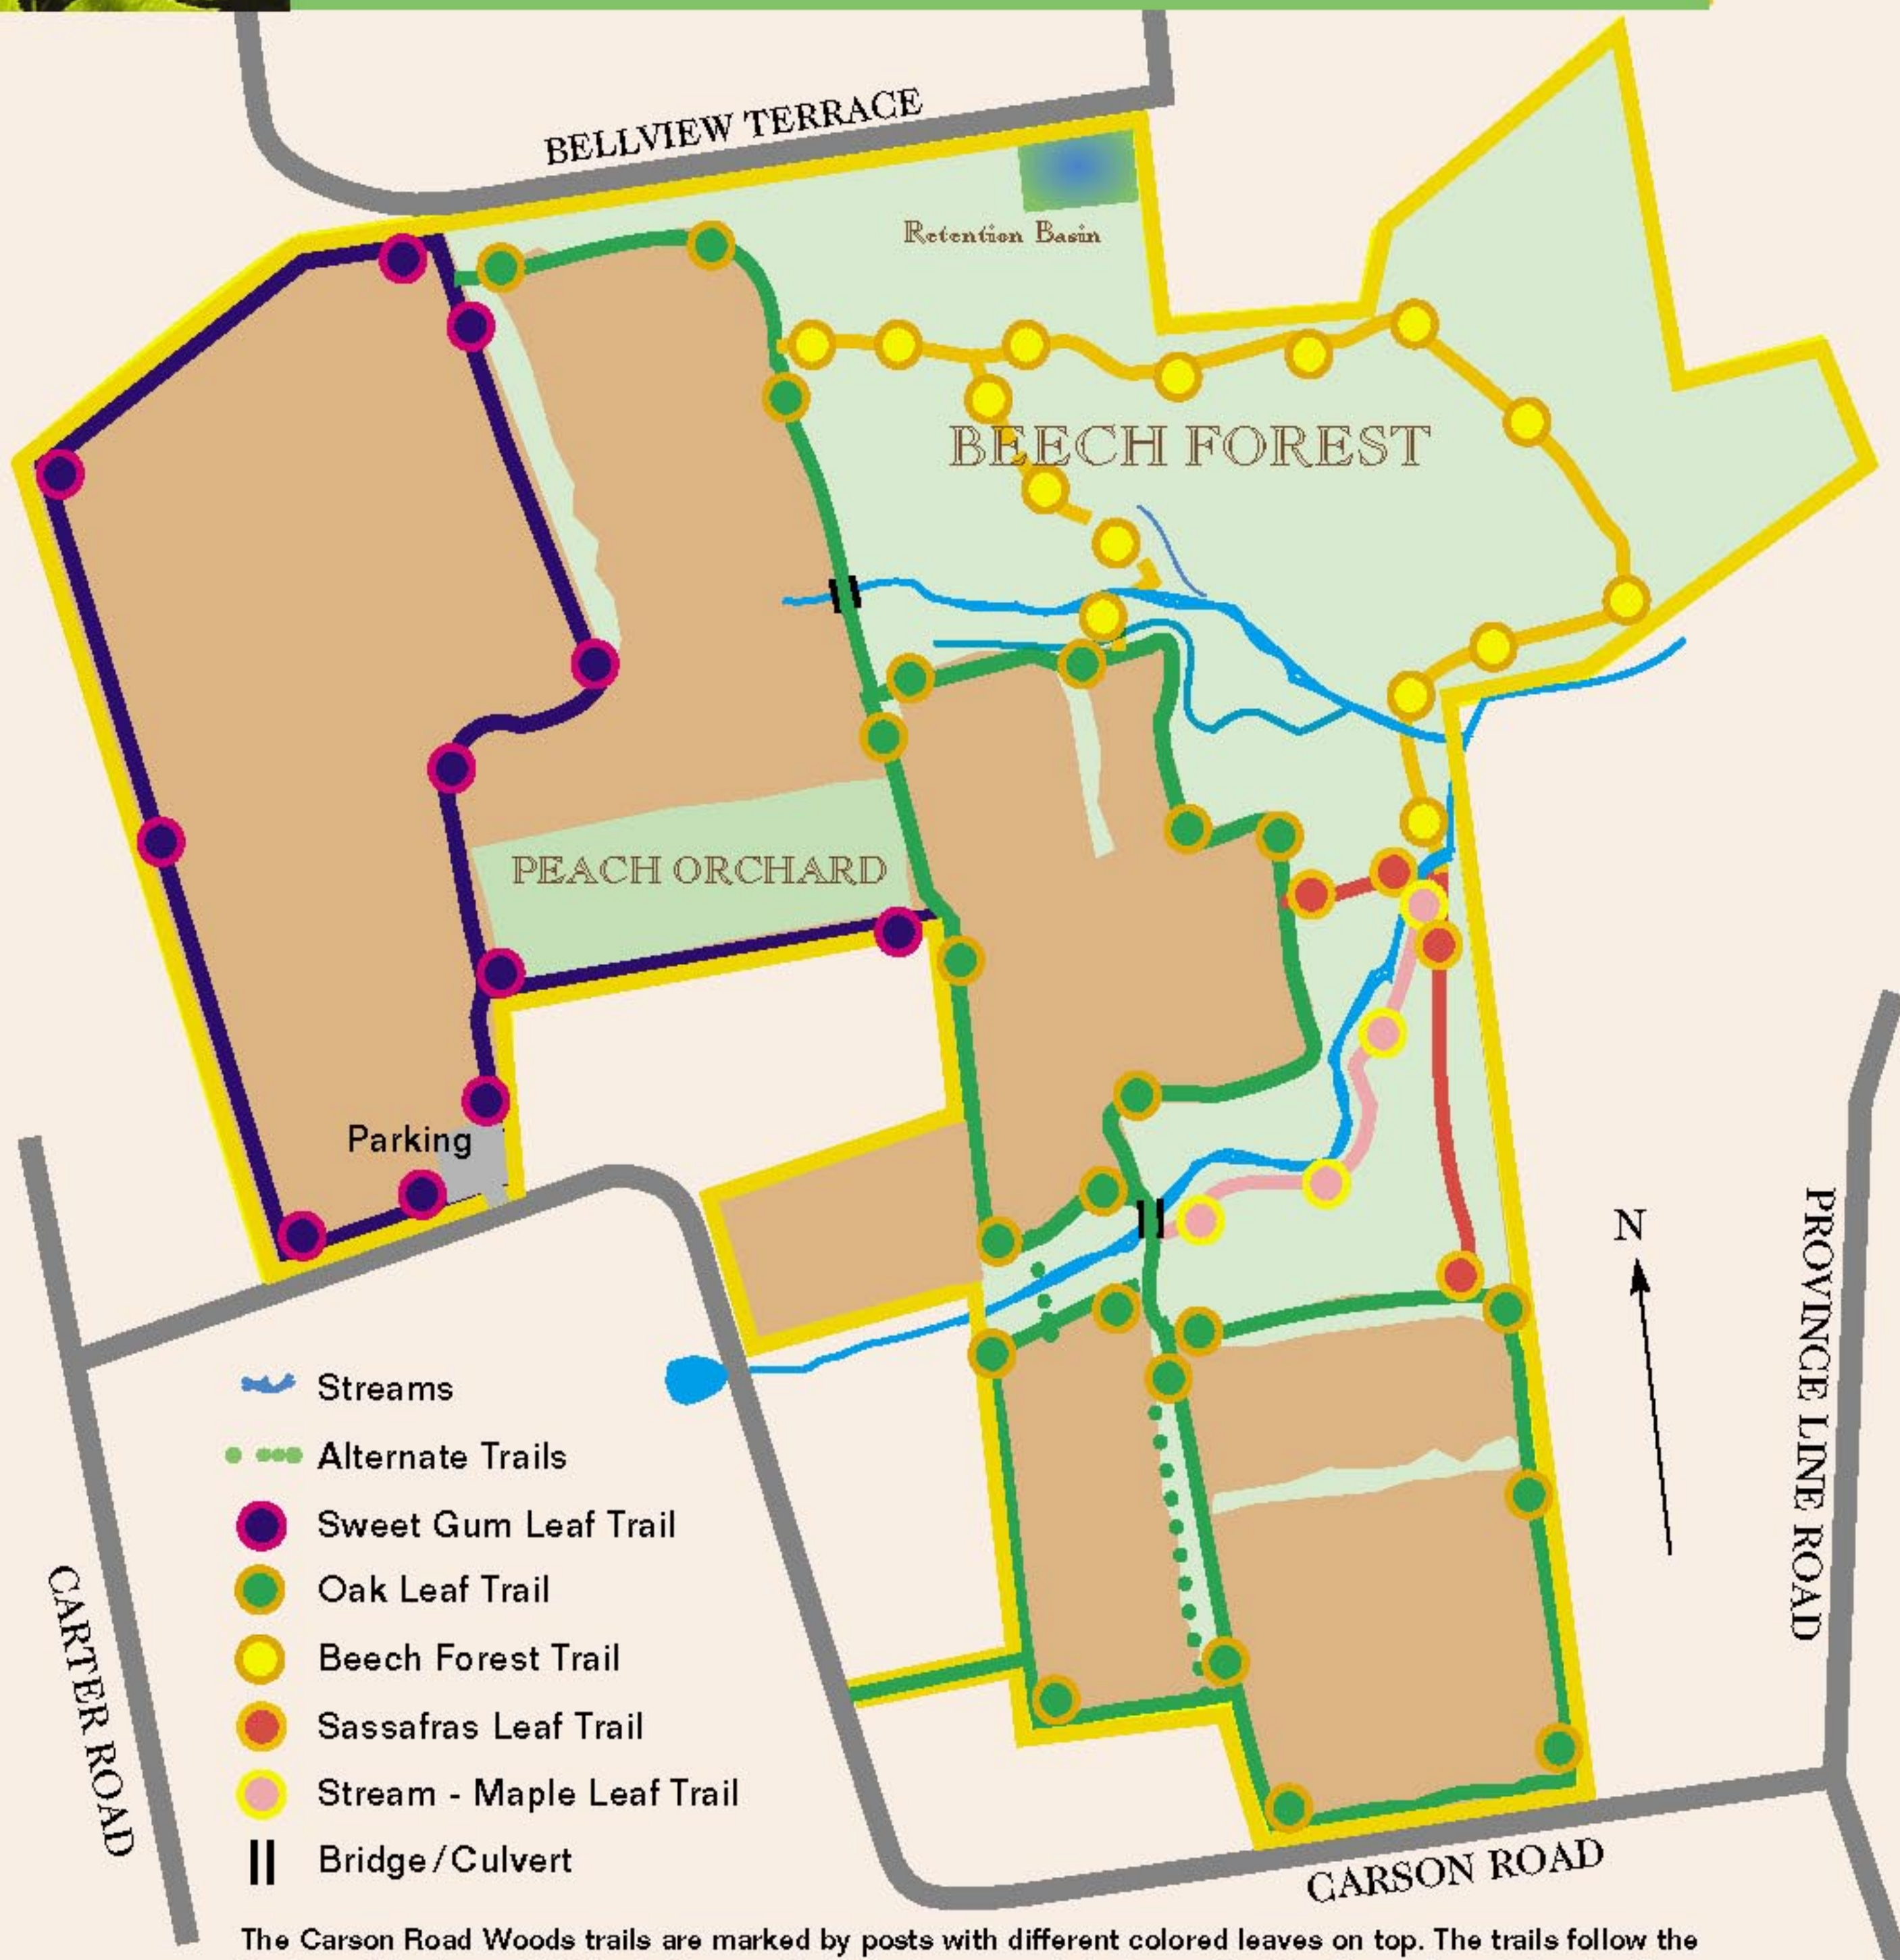

TRAIL MAP

CARSON ROAD WOODS

Sweet Gum Leaf

Oak Leaf

Beech Leaf

Sassafras Leaf

Maple Leaf

CARSON ROAD WOODS IS A PRESERVE FOR MANY SPECIES OF BIRDS, MAMMALS, AND REPTILES. THE WOODS HAVE OVER 50 VARIETIES OF TREES AND PLANTS ALONG WITH MILES OF NATURE TRAILS. WALK THE TRAILS AND ENJOY NATURE'S OFFERING.

CARSON ROAD WOODS TRAIL MAP

The Carson Road Woods trails are marked by posts with different colored leaves on top. The trails follow the borders of the farmed fields. In the woods the trails are marked at convenient locations along defined paths. There is limited parking provided off Carson Road.